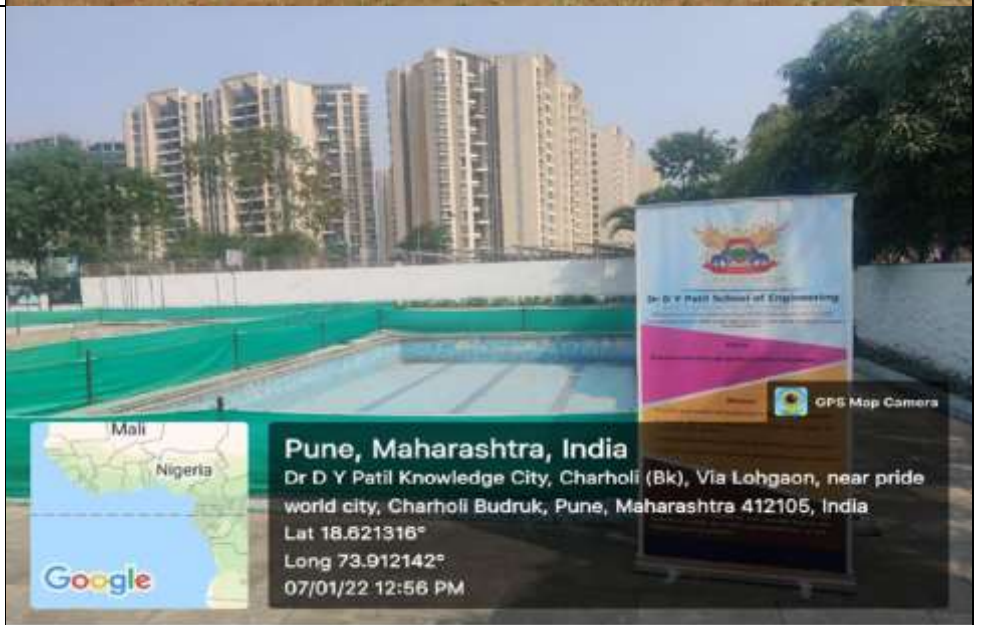

Basketball Court

- 2 no of size (28m x15m)
- Tar court

Table Tennis

- 4 Table Size 2.74m x 1.52m

Volleyball Ground

- 2 courts of size (9m x 18m)

Swimming Pool

- 5 lane swimming pool
- Size (25m * 12.5m)