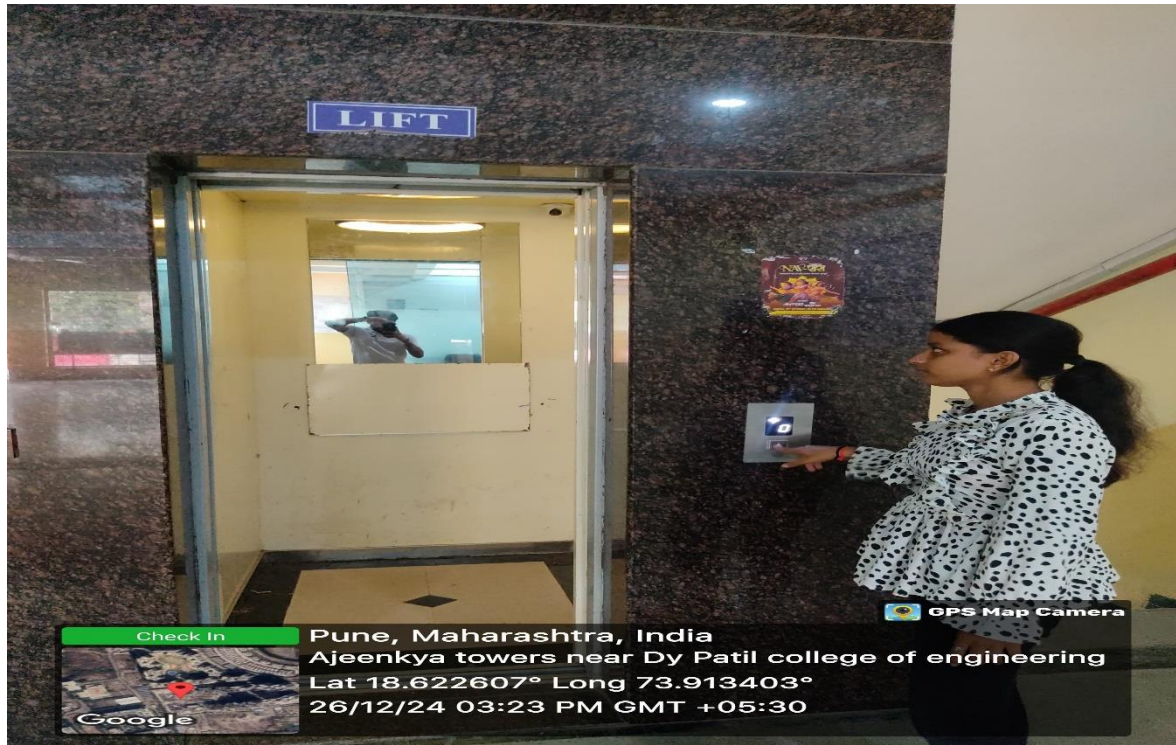

Dr D Y Patil Group of Institutions' Technical Campus  
**AJEENKYA DY PATIL SCHOOL OF ENGINEERING**  
Dr. D. Y. Patil Knowledge City, Charholi Bk., Via. Lohegaon, Pune – 412 105.

## 7.1.7-The Institution has a disabled-friendly, barrier-free environment

### A] Ramps:

**Bj Lift:**

**C] Disabled Friendly Washroom:**

**D] Wheelchair Assistance/Accessible:-**

**Wheel Chair is Available at the main entrance of college Door**