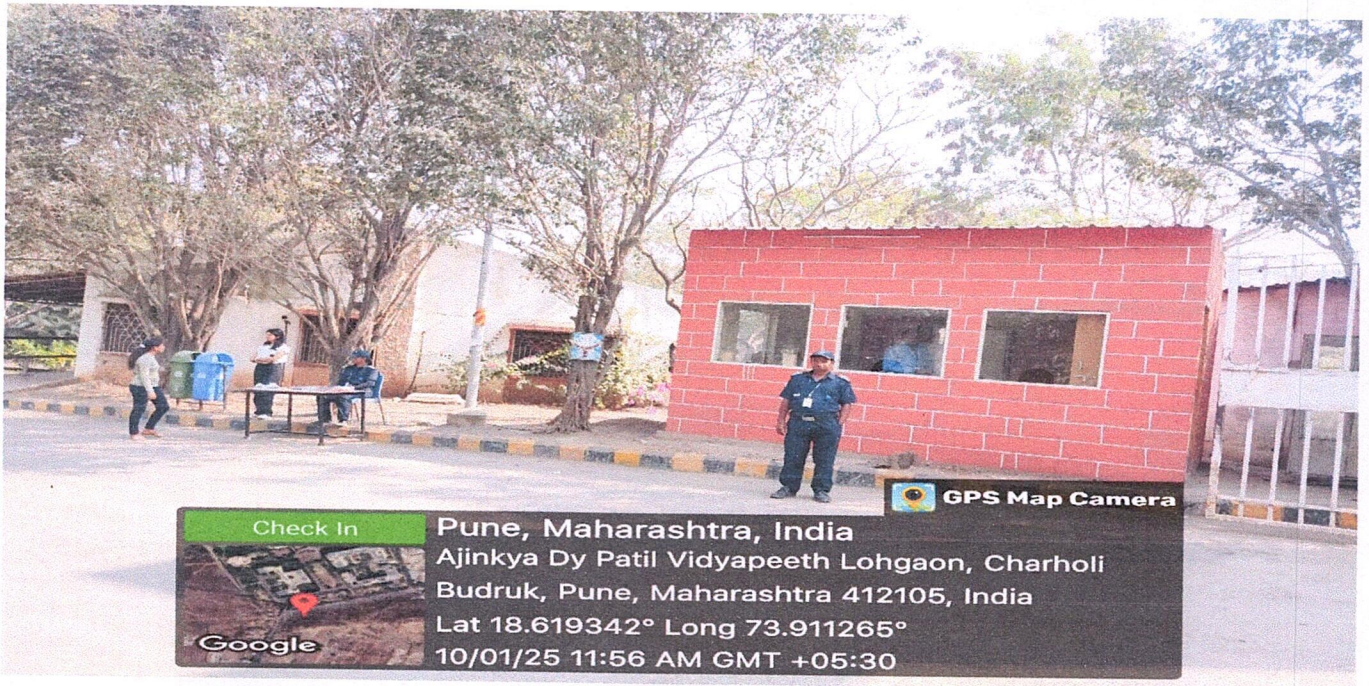

AJEENKYA
DY Patil School of Engineering

Empowerment through quality technical education"
AJEENKYA DY PATIL SCHOOL OF ENGINEERING
Dr. D. Y. Patil Knowledge City, Charholi Bk., Via. Lohegaon, Pune – 412 105.

Security Office at the Entrance of College: