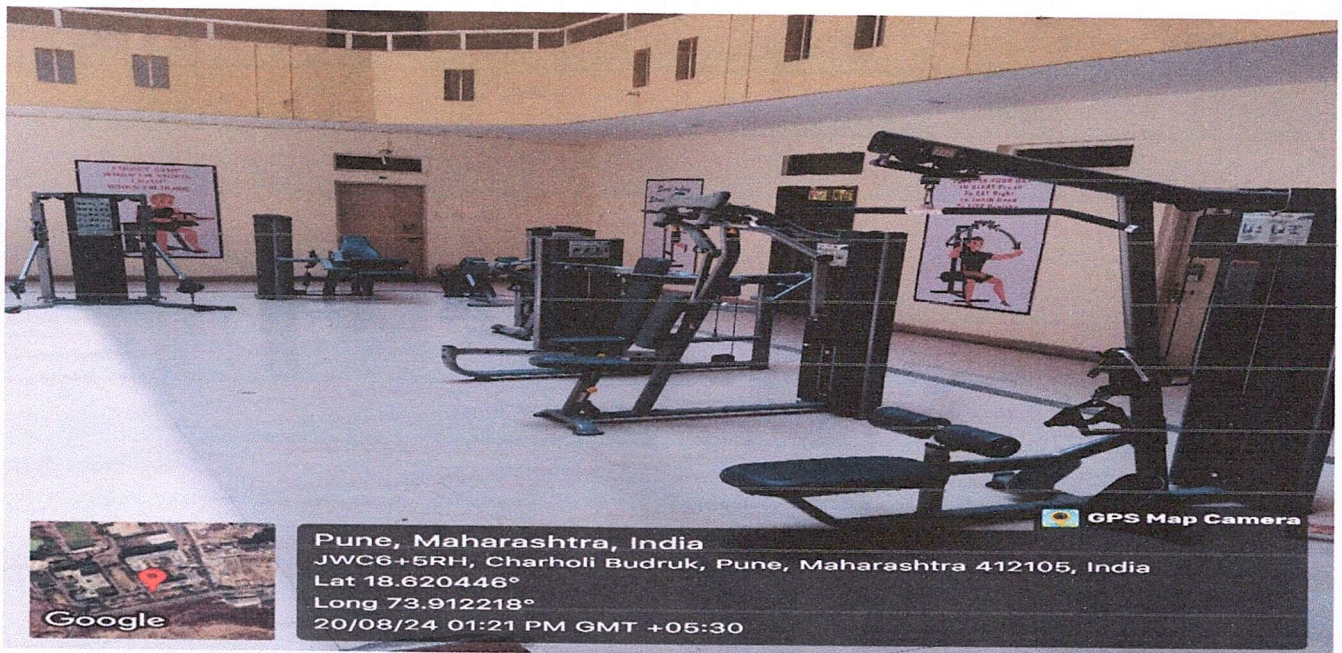

“Empowerment through quality technical education”
AJEENKYA DY PATIL SCHOOL OF ENGINEERING
Dr. D. Y. Patil Knowledge City, Charholi Bk., Via. Lohegaon, Pune – 412 105.

Gymnasium Facility at Hostel: Separate Boys & Girls time are allotted at Gym in the hostel