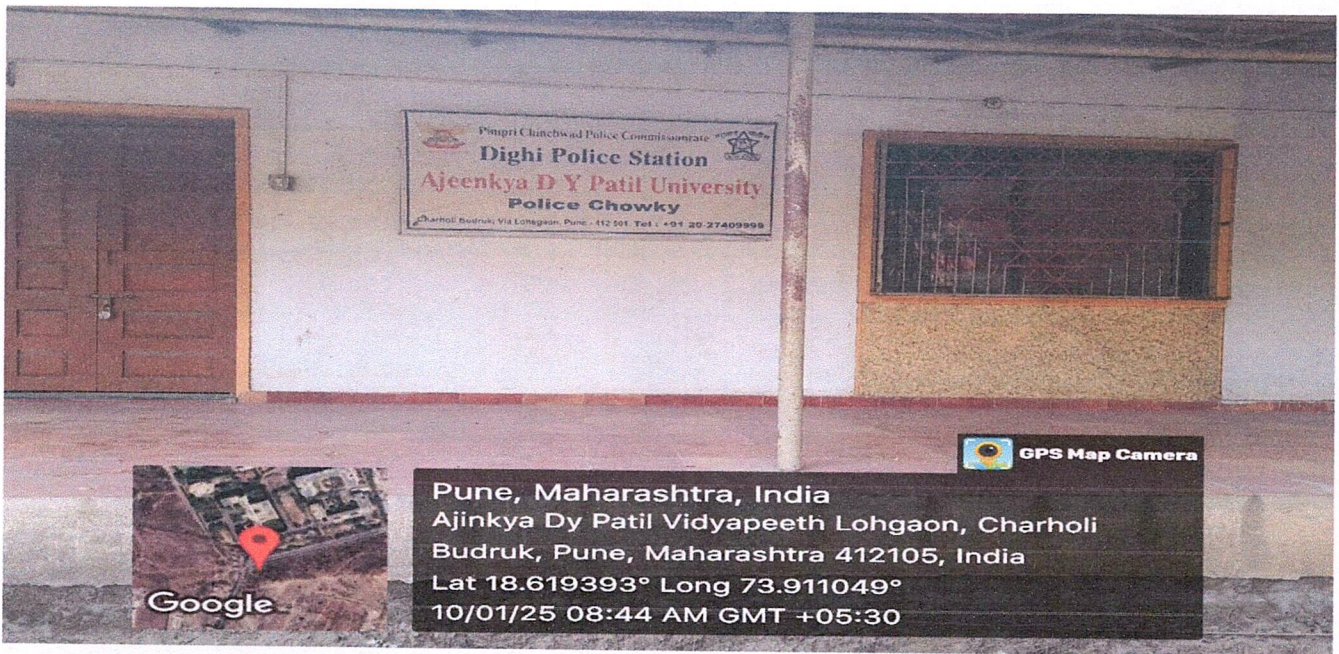

**“Empowerment through quality technical education”**  
**AJEENKYA DY PATIL SCHOOL OF ENGINEERING**  
 Dr. D. Y. Patil Knowledge City, Charholi Bk., Via. Lohegaon, Pune – 412 105.

**7.1.1 Specific Facilities Provided for Women in Terms of**  
**A) Safety and security:**

**Hostel Rector:** 24-hour Hostel rector is there

"Empowerment through quality technical education"  
**AJEENKYA DY PATIL SCHOOL OF ENGINEERING**  
Dr. D. Y. Patil Knowledge City, Charholi Bk., Via. Lohegaon, Pune - 412 105.